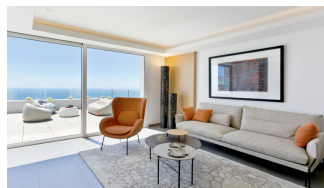

Luxury Apartments in Cumbre del Sol

Ref: CWG335

COSTA WEFLÉN GROUP

488,000.00 €

(VAT not included)

The house

24 Luxury apartments all with incredible sea views. 2 and 3 bedroom apartments with 2 and 3 bathrooms and terraces from 40sqm. Open plan kitchen and living room area and a large terrace with spectacular sea views. Each apartment has a covered park...