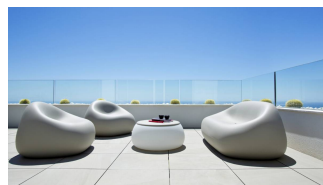

Luxury Apartments in Cumbre del Sol

Ref: CWG335

COSTA WEFLÉN GROUP

488,000.00 €

(VAT not included)

The house

24 Luxury apartments all with incredible sea views. 2 and 3 bedroom apartments with 2 and 3 bathrooms and terraces from 40sqm. Open plan kitchen and living room area and a large terrace with spectacular sea views. Each apartment has a covered park...