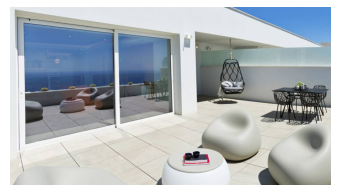

Luxury Apartments in Cumbre del Sol

Ref: CWG335

COSTA WEFLÉN GROUP

488,000.00 €

(VAT not included)

The house

24 Luxury apartments all with incredible sea views. 2 and 3 bedroom apartments with 2 and 3 bathrooms and terraces from 40sqm. Open plan kitchen and living room area and a large terrace with spectacular sea views. Each apartment has a covered park...