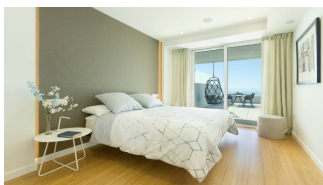

Luxury Apartments in Cumbre del Sol

Ref: CWG335

COSTA WEFLÉN GROUP

488,000.00 €

(VAT not included)

The house

24 Luxury apartments all with incredible sea views. 2 and 3 bedroom apartments with 2 and 3 bathrooms and terraces from 40sqm. Open plan kitchen and living room area and a large terrace with spectacular sea views. Each apartment has a covered park...