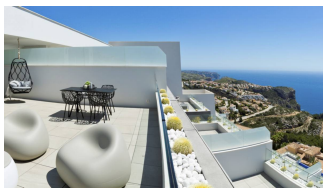

Luxury Apartments in Cumbre del Sol

Ref: CWG335

COSTA WEFLÉN GROUP

488,000.00 €

(VAT not included)

The house

24 Luxury apartments all with incredible sea views. 2 and 3 bedroom apartments with 2 and 3 bathrooms and terraces from 40sqm. Open plan kitchen and living room area and a large terrace with spectacular sea views. Each apartment has a covered park...