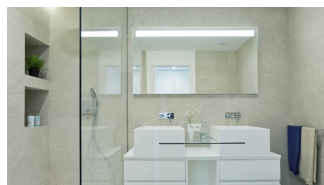

Luxury Apartments in Cumbre del Sol

Ref: CWG335

COSTA WEFLÉN GROUP

488,000.00 €

(VAT not included)

The house

24 Luxury apartments all with incredible sea views. 2 and 3 bedroom apartments with 2 and 3 bathrooms and terraces from 40sqm. Open plan kitchen and living room area and a large terrace with spectacular sea views. Each apartment has a covered park...